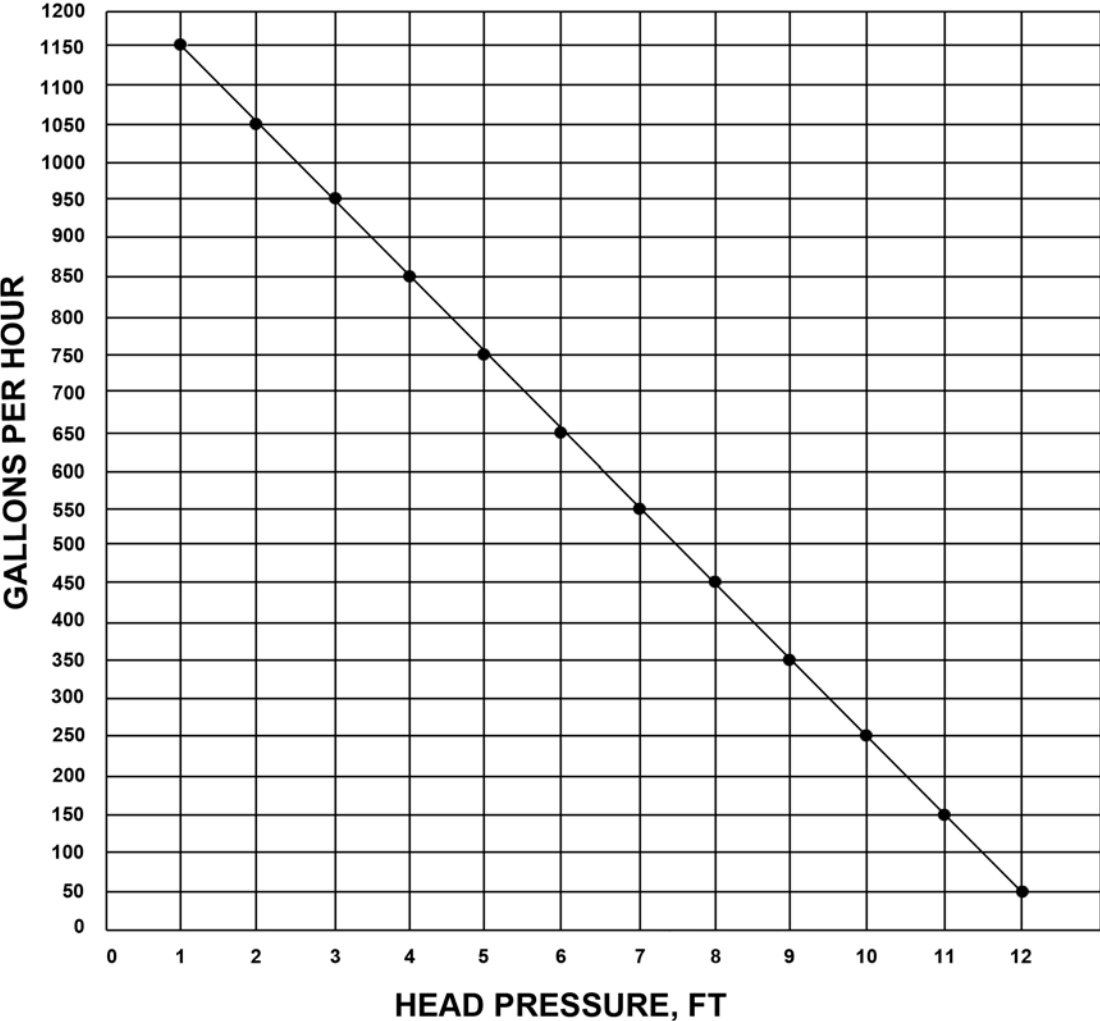

# Flow Rate vs. Head Pressure Charts for the BX1200, BX3000 and BX5000 are shown below.

*Charts Not Available for Other Pump Models*

## FLOW RATE VS HEAD PRESSURE FOR FLO KING BX1200 PUMP