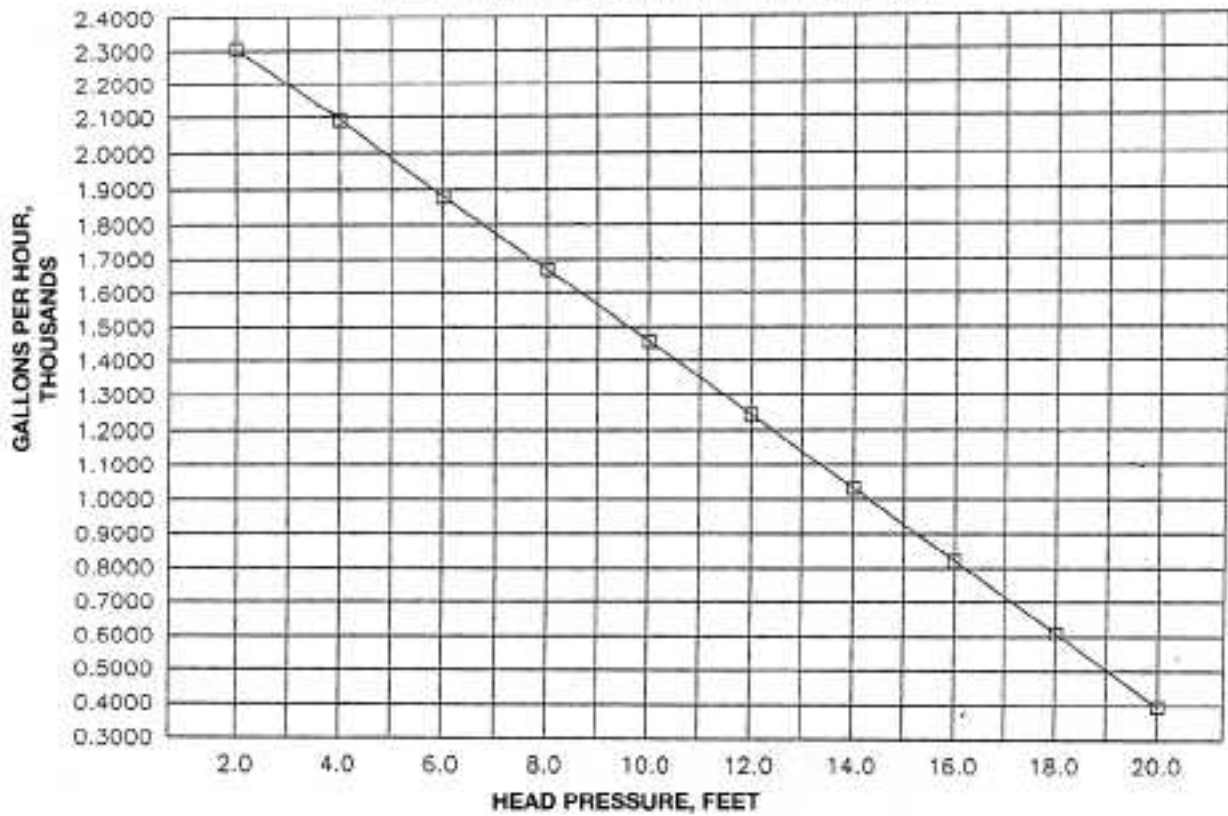

FLO KING BX3000 FLOW RATE VS. HEAD PRESSURE